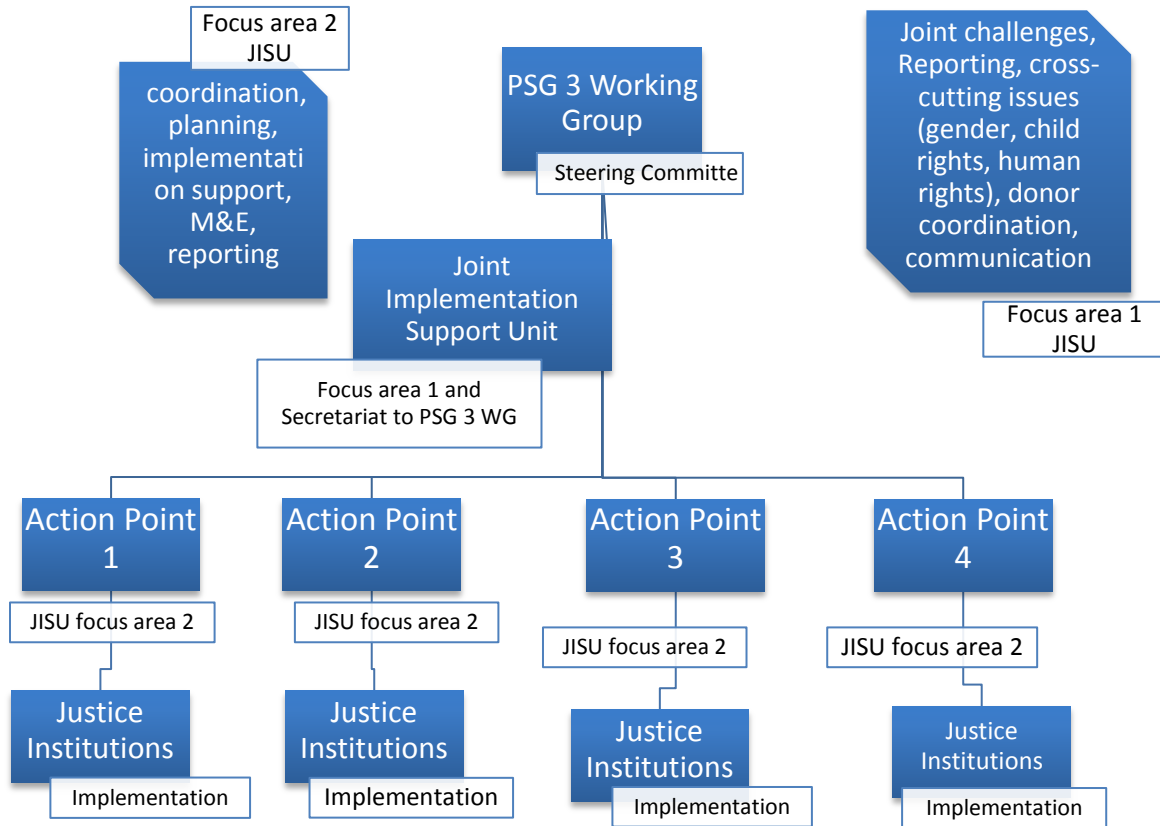

Schedules indicating who JISU works with

The structure and broad outline of roles is depicted below in schedule 1. Schedule 2 reflects the role of the JISU in relation to the PSG 3 Working Group. Schedule 3 reflects the role of the JISU in relation to the Justice Institutions

SCHEDULE 1

SCHEDULE 2: JISU and the PSG 3 WG

SCHEDULE 3: JISU and Justice Institutions